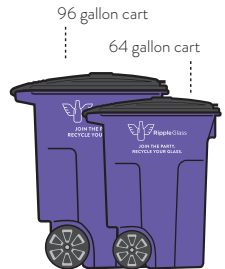

### WHAT IS RIPPLE GLASS?

Ripple Glass provides pick-up services for your multi-family property, making it simple for your staff and residents to recycle glass. Recycling glass saves energy, creates local jobs in Georgia, and can save you some real green! At our processing facility in College Park, GA, we clean and crush all the glass we collect. This process allows recycled glass to be remade into new bottles or fiberglass insulation by local manufacturers.

### CONVENIENT CONTAINERS

These carts are on wheels, allowing you to maneuver them as needed.

Size	Bottle Capacity	Dimensions
64 Gallon	500 beer / 220 wine	31.75" x 24.25" x 41.75"
96 Gallon	750 beer / 330 wine	35.75" x 29.75" x 43.25"